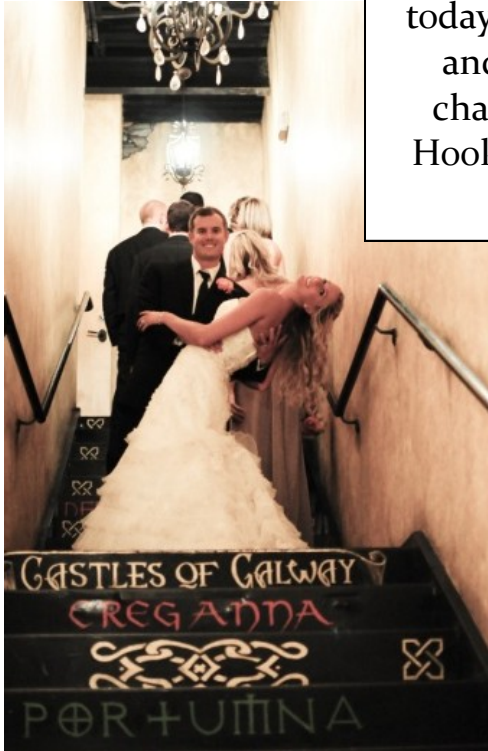

# WATERFORD HALL

Waterford Hall brings the history of Old-World Irish architecture into the modern feeling of today with original décor, exposed duct-work, and stained concrete flooring. Located in charming Lake Norman, above the Galway Hooker Irish Pub, this venue is a sought-after location for groups of all kinds.